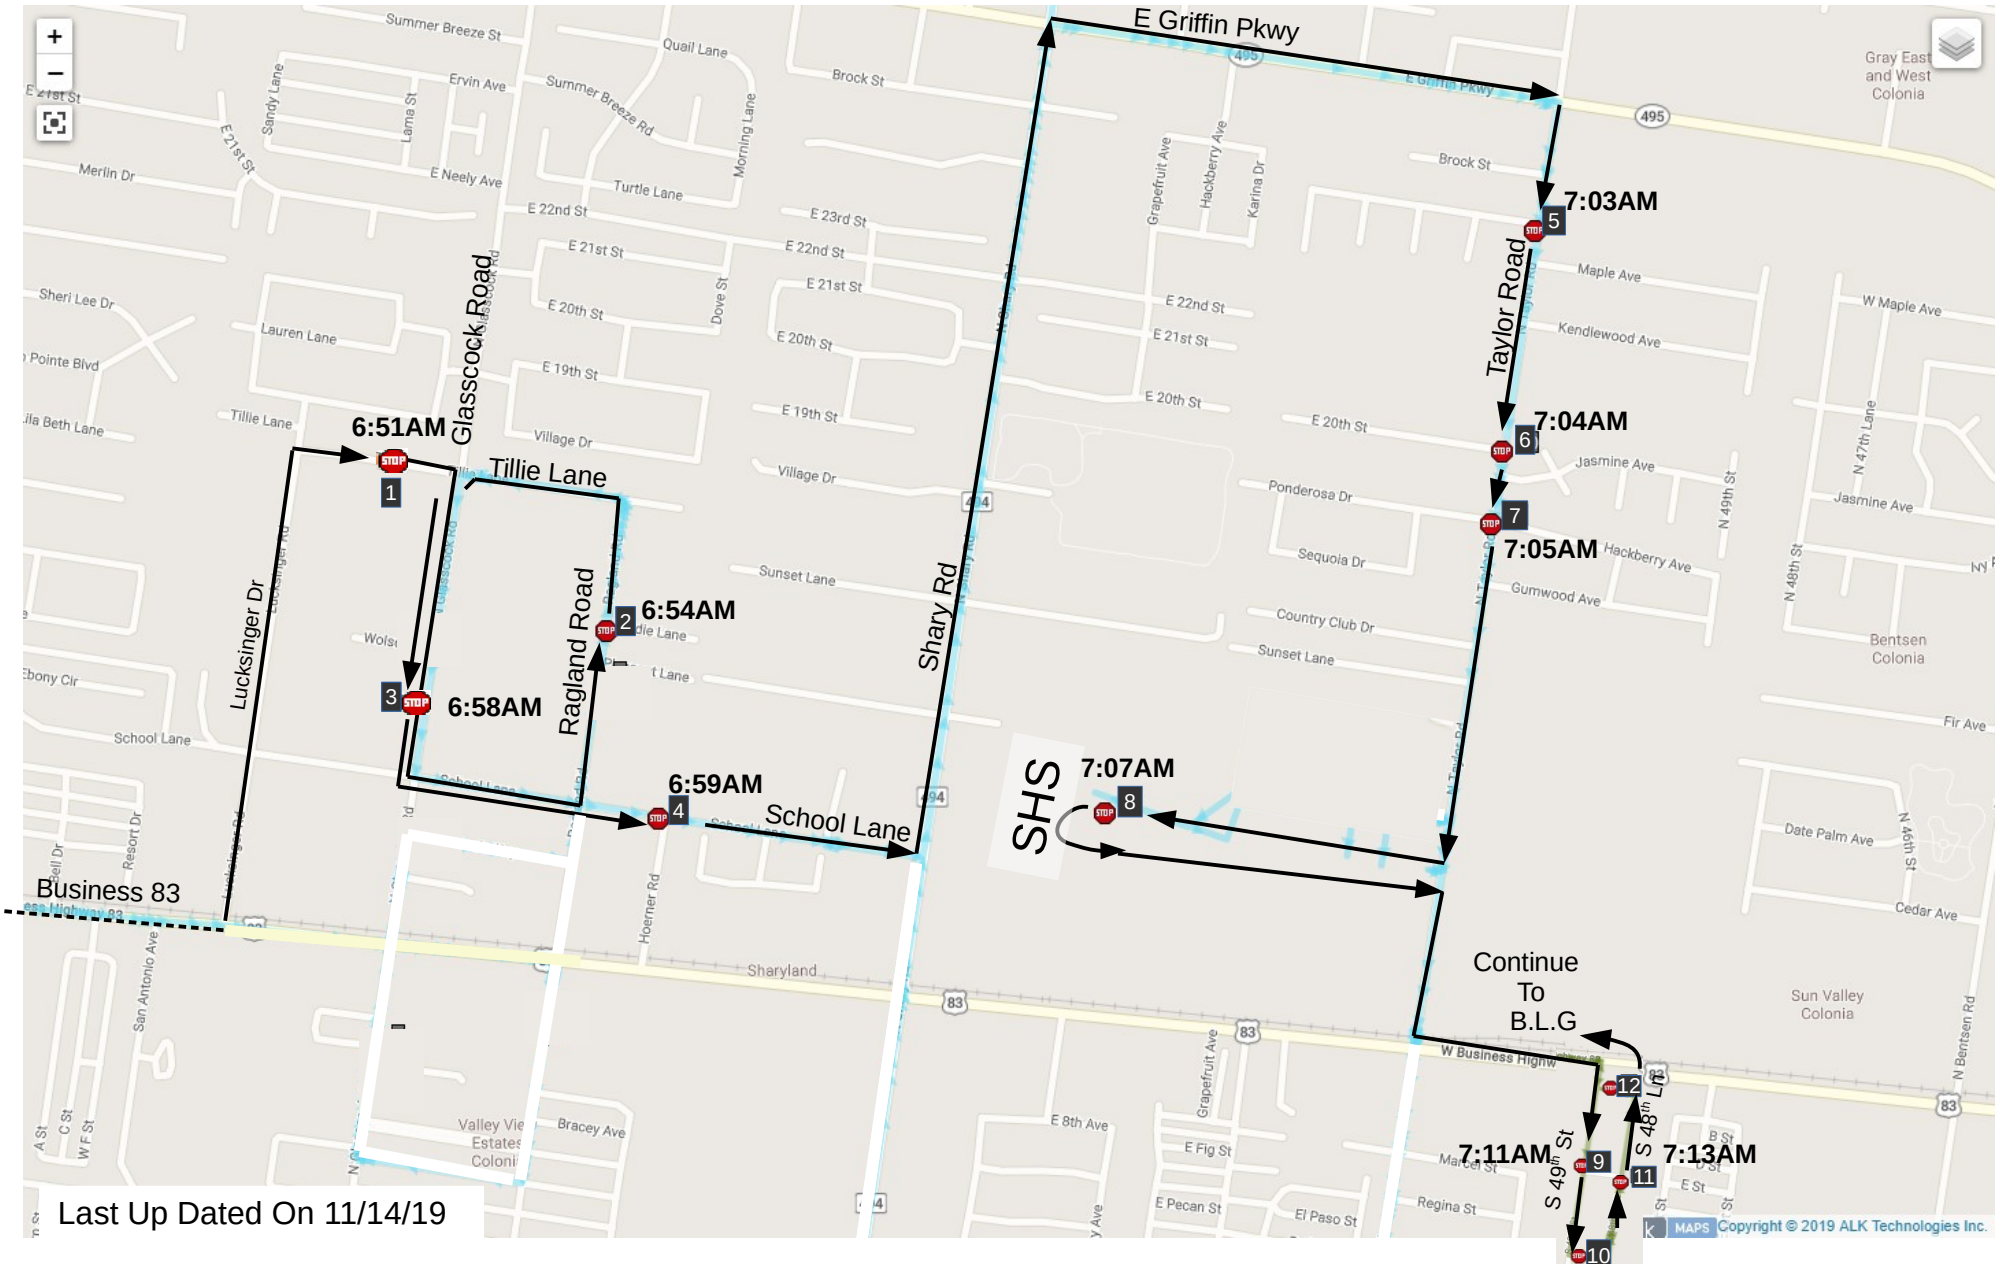

Bus 50 AM 1st Run SHS/BLG

2019-2020

Last Up Dated On 11/14/19